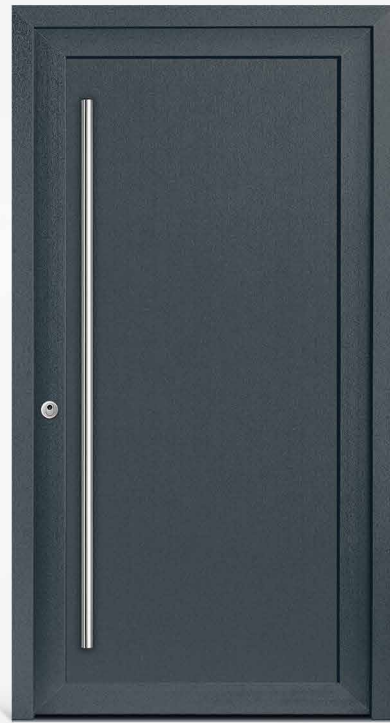

# BASIC<sup>+</sup>

ALL MODELS  
ONLY WITH THE SHOWN  
HANDLES AVAILABLE

**HT A 24-115**  
colour white | glazing satinato white

**HT A 24-119**  
colour white | stainless steel pilaster stripes

**HT A 24-120**  
colour anthracite grey  
glazing satinato white